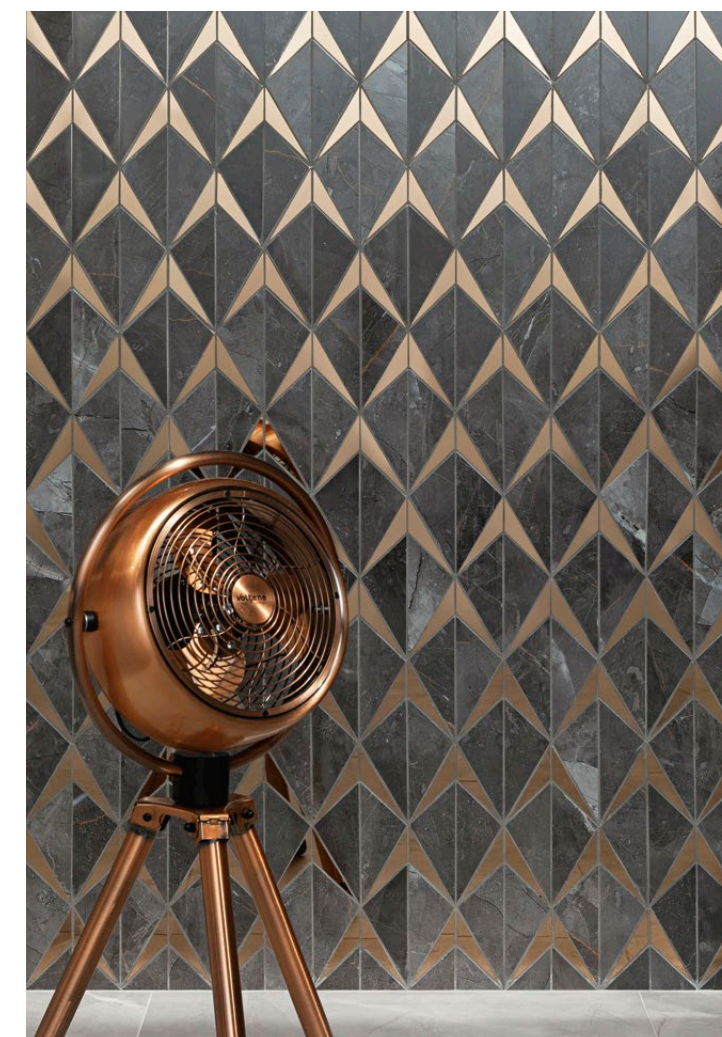

33 x 90

BRAINSTORM

BRAINSTORM GREY
plytka ścienna | wall tile

BRAINSTORM GRAPHITE
plytka ścienna | wall tile

BRAINSTORM GRAPHITE
mozaika ścienna | wall mosaic

STEEL COPPER 3
listwa ścienna | wall strip

BRAINSTORM GREY LAP
plytka gresowa | porcelain tile