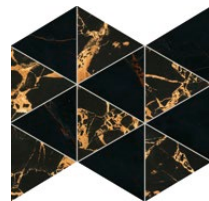

GOLD MOON DARK
mozaika ścienna | wall mosaic
328 x 258 x 10 mm MAT + POŁYSK | MATT + GLOSS