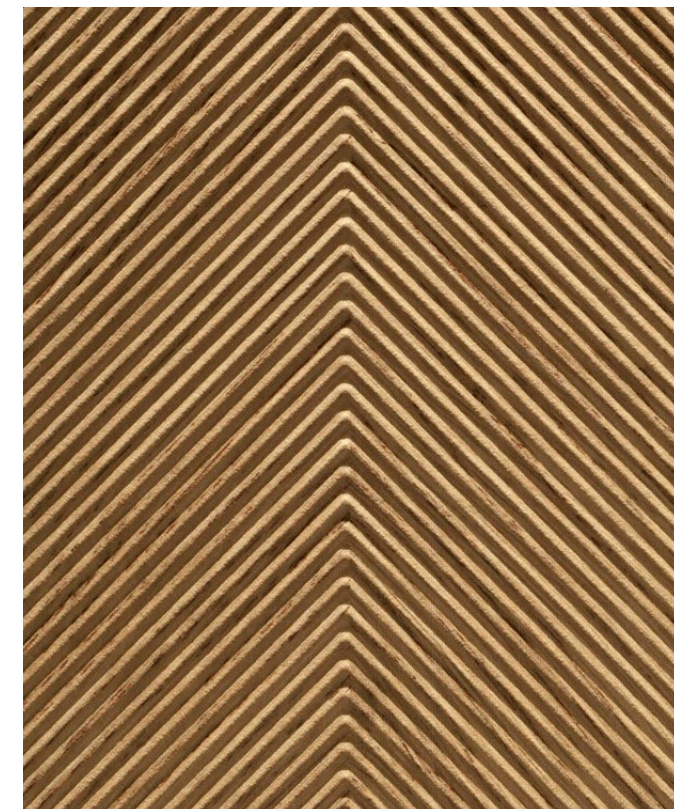

33 x 90
SEDONA

SEDONA BROWN STR
plytka ścienna | wall tile

SEDONA WHITE STR
plytka ścienna | wall tile

SEDONA WOOD STR
plytka ścienna | wall tile

SEDONA WHITE MAT
plytka gresowa | porcelain tile

WOOD GRAIN RED STR
plytka gresowa | porcelain tile