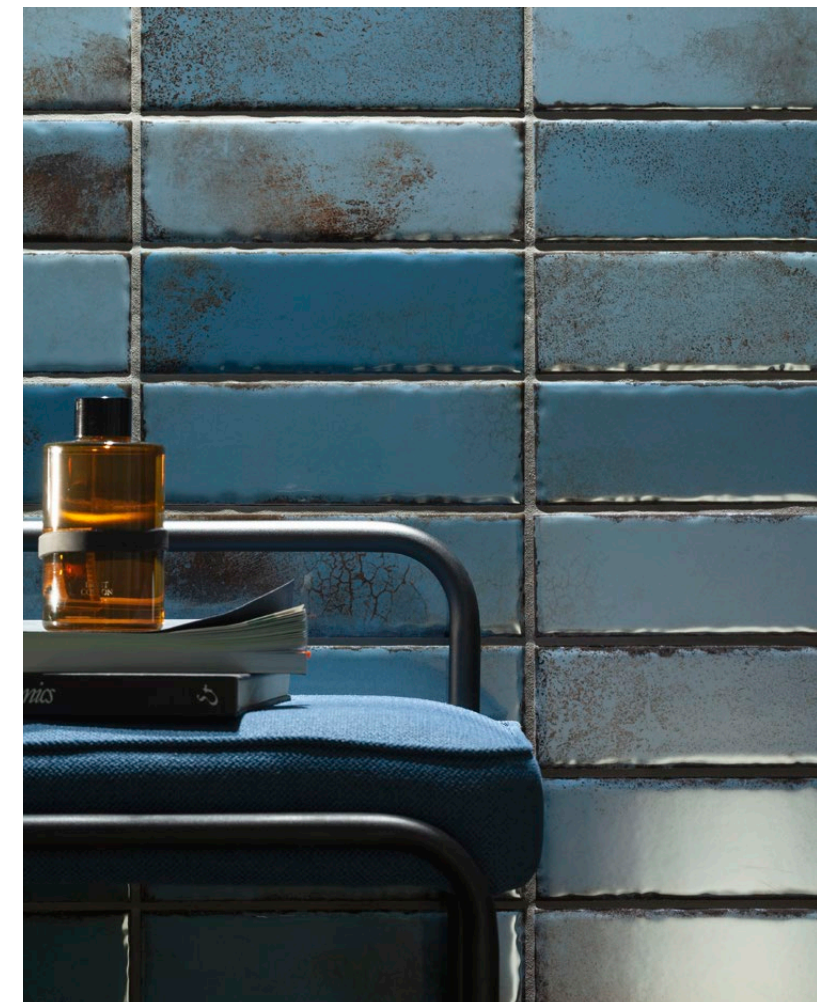

CURIO
plytka ścienna | wall tile

CURIO BLUE MIXA, B, C STR
plytka ścienna | wall tile

INDUSTRIO ANTHRAXITE MAT
plytka gresowa | porcelain tile

WOOD GRAIN WHITE STR
plytka gresowa | porcelain tile