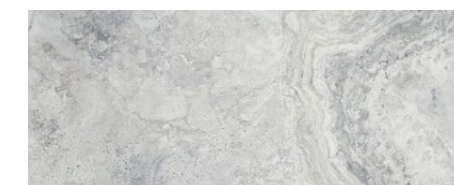

30 x 75

FADMA

FADMA WHITE
plytka ścienna | wall tile

FADMA BLUE
plytka ścienna | wall tile

FADMA
dekor ścienny | wall decoration

FADMA WHITE LAP
plytka gresowa | porcelain tile

FADMA WHITE
plytka ścienna | wall tile
748 × 298 × 10 mm POLYSK | GLOSS [R]