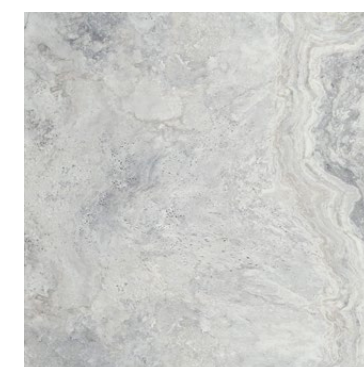

STEEL COPPER 2
listwa ścienna | wall strip
748 × 23 × 10 mm POLYSK | GLOSS

FADMA WHITE LAP
plytka gresowa | porcelain tile
598 × 598 × 8 mm LAPPATO
[R] Q IV * R9