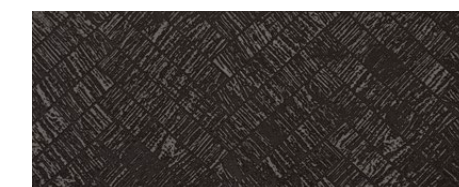

MODERN BASALT BLACK
dekor ścienny | wall decoration
748 x 298 x 9 mm MAT+POLYSK | MATT+GLOSS